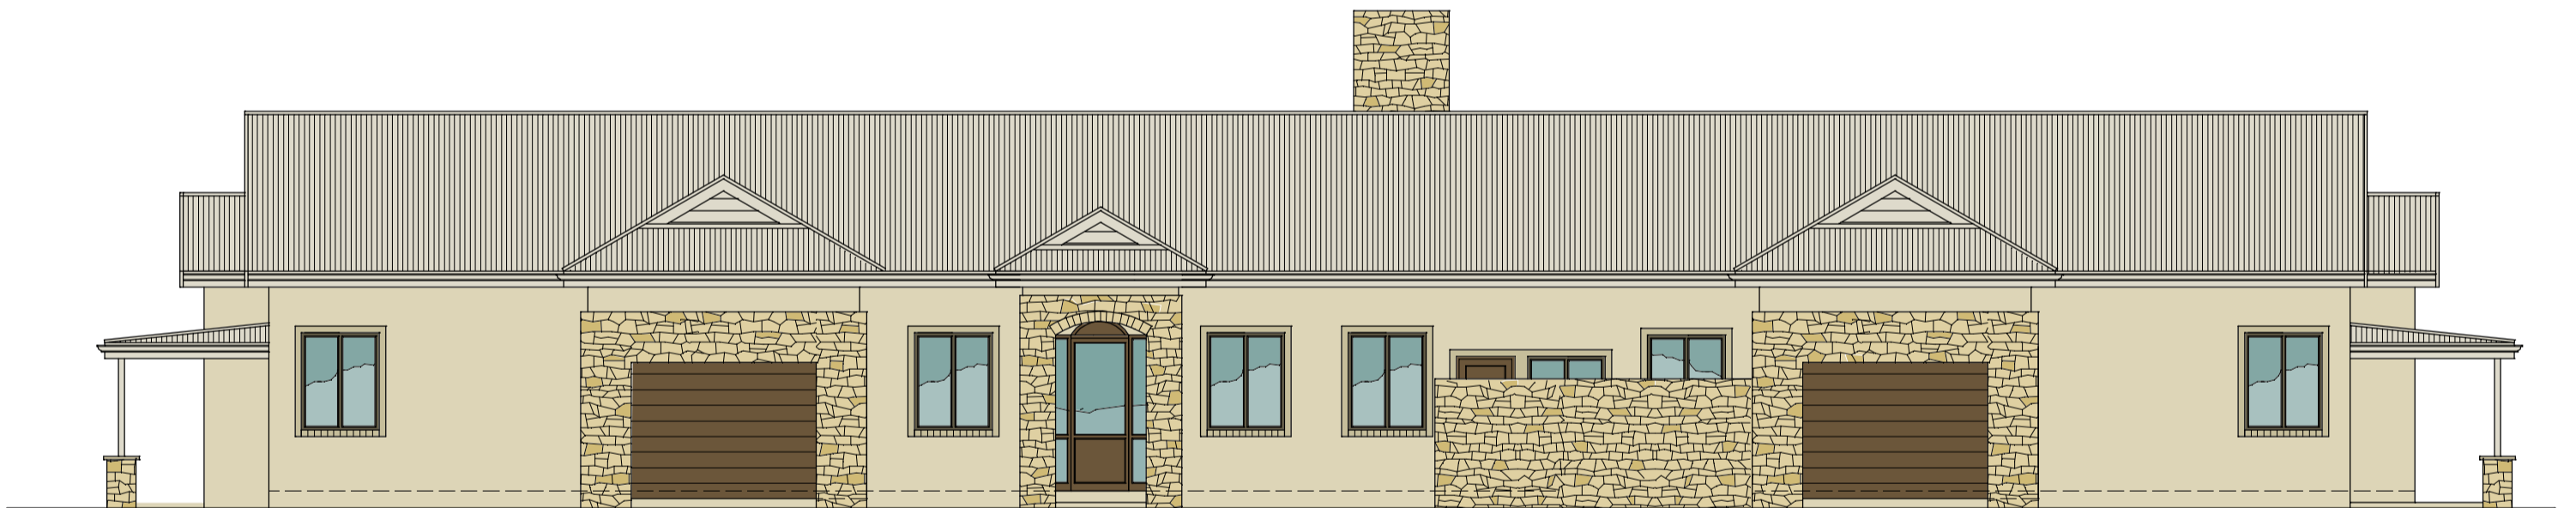

**PLAN**

SCALE 1:100

House area :	313 m <sup>2</sup>
Stoop / Patio area :	125 m <sup>2</sup>
<b>TOTAL</b>	<b>438 m<sup>2</sup></b>

**STONECREST ESTATE - HOUSE TYPE E**  
5 BED, STUDY, 4 BATH

**WEST ELEVATION**

SCALE 1:100

**EAST ELEVATION**

SCALE 1:100

**NORTH ELEVATION**

SCALE 1:100