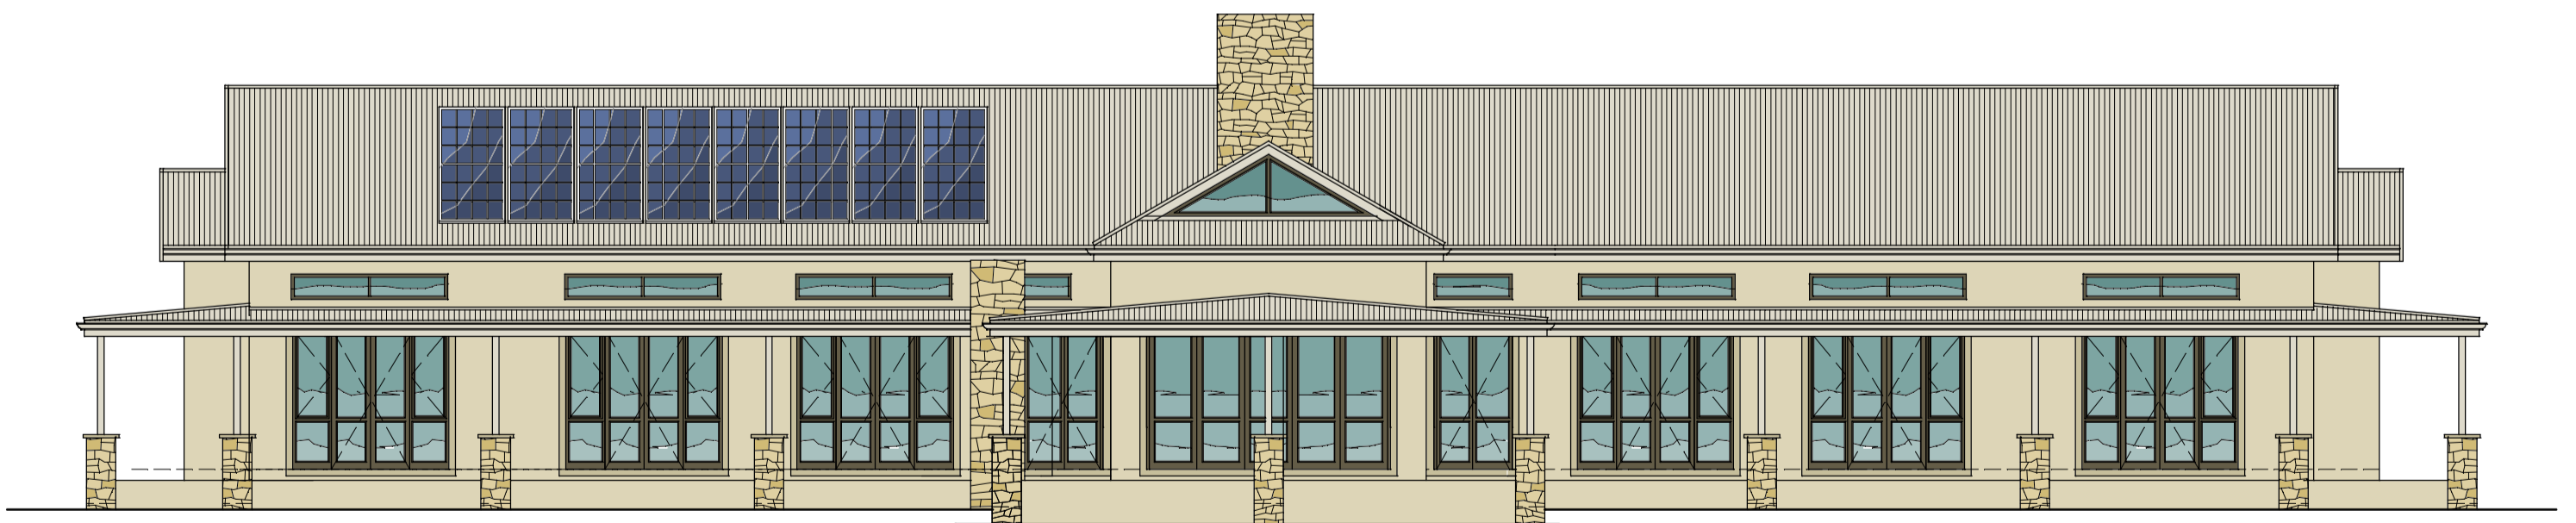

**PLAN**

SCALE 1:100

House area :	313 m <sup>2</sup>
Stoop / Patio area :	125 m <sup>2</sup>
<b>TOTAL</b>	<b>438 m<sup>2</sup></b>

**STONECREST ESTATE - HOUSE TYPE E**  
5 BED, STUDY, 4 BATH

**WEST ELEVATION**

SCALE 1:100

**EAST ELEVATION**

SCALE 1:100

**NORTH ELEVATION**

SCALE 1:100